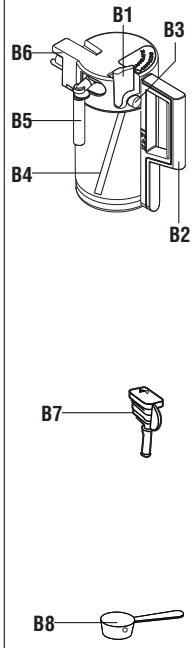

A

B

C

AUTOMATIC CAPPUCCINO